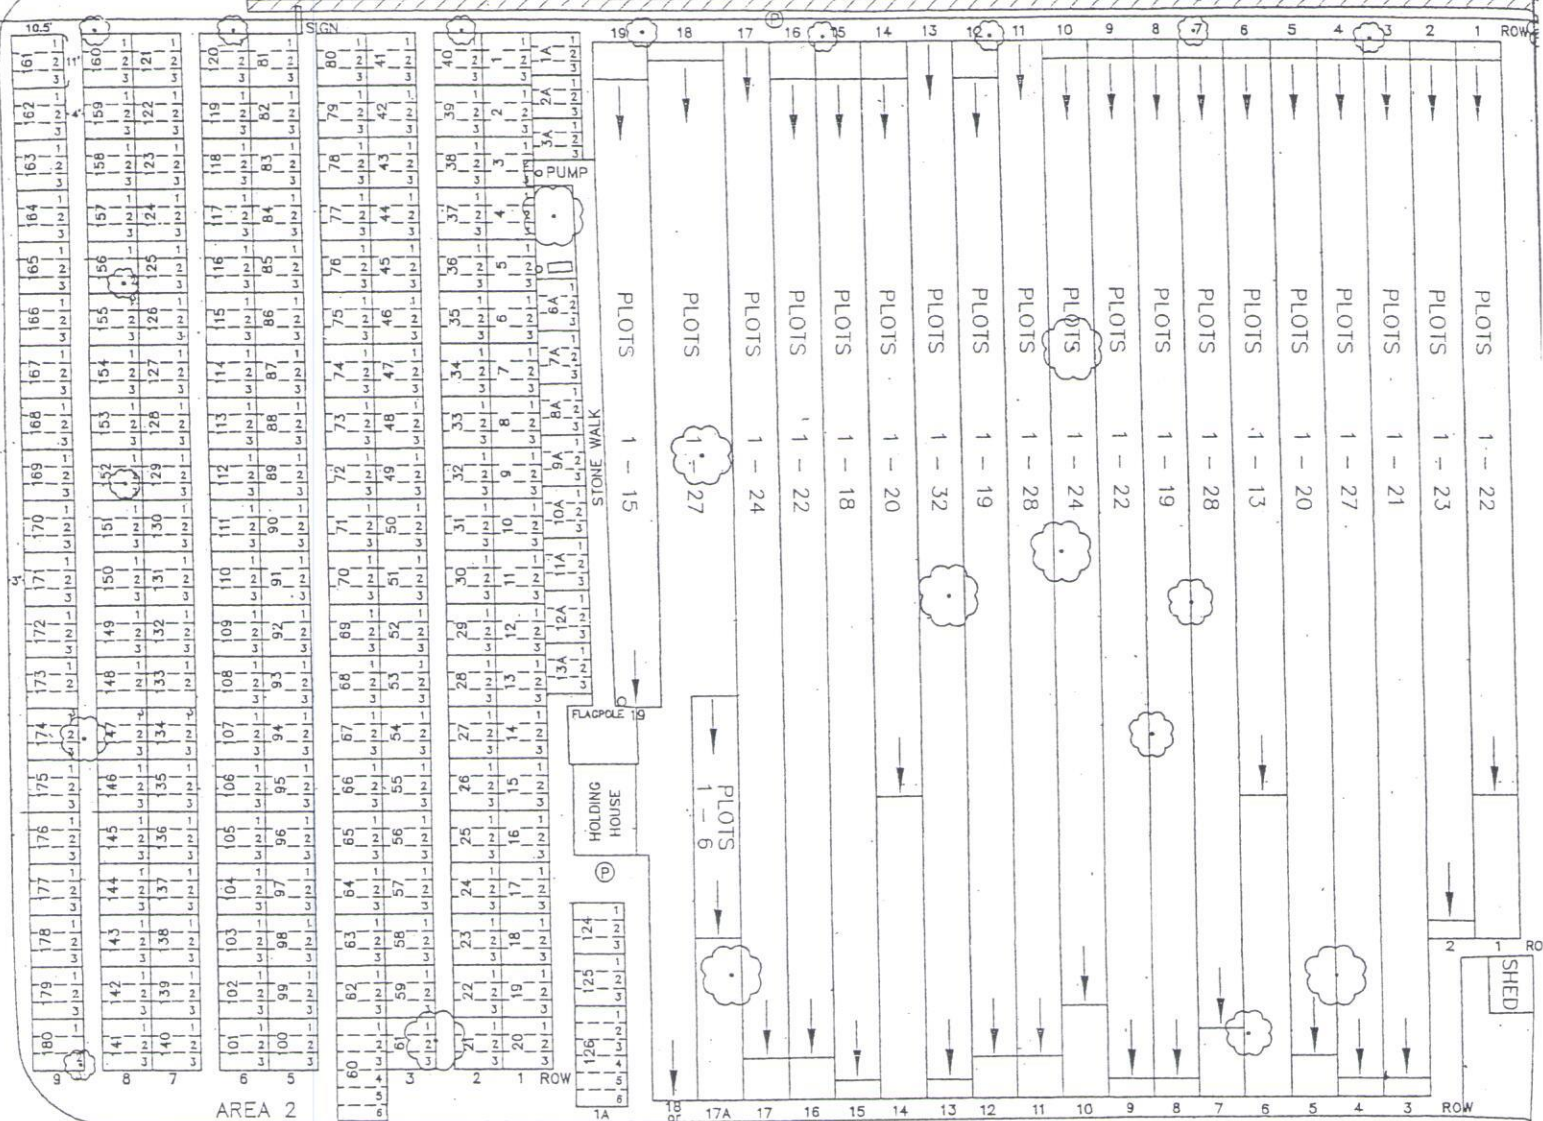

# MAPLE HILL CEMETERY

Center Rd (Rt. 303)

STONE WALL

Located on Center Road (Rt. 303) west of Ridge Rd. at the top of the hill